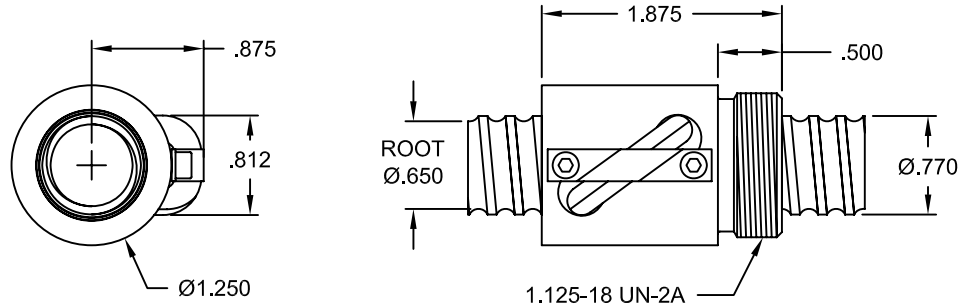

## Joyce .750" Dia. x .200 Lead Ball Screw with Standard Capacity Ball Nut

Ball Screw # BS075R020A  
Ball Nut # BN075R020S

Ball Nut w/ Flange # BF075R020S  
Flange # FL-1125

Wiper Kit # WK-34