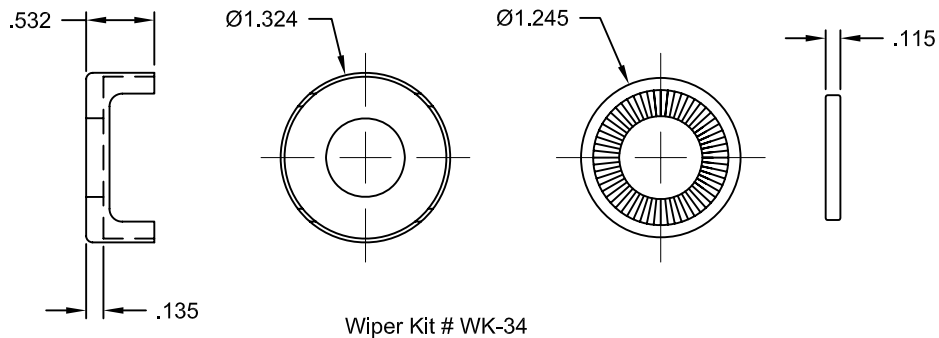

## Joyce .750" Dia. x .200 Lead Ball Screw with Standard Capacity Ball Nut

Ball Screw # BS075R020A  
Ball Nut # BN075R020S

Ball Nut w/ Flange # BF075R020S  
Flange # FL-1125

Wiper Kit # WK-34