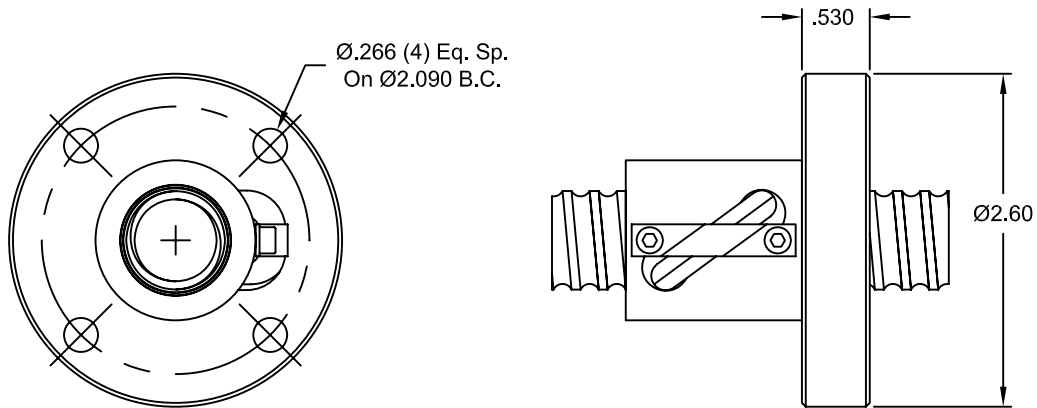

## Joyce .750" Dia. x .200 Lead Ball Screw with Standard Capacity Ball Nut

Ball Screw # BS075R020A  
Ball Nut # BN075R020S

Ball Nut w/ Flange # BF075R020S  
Flange # FL-1125

Wiper Kit # WK-34