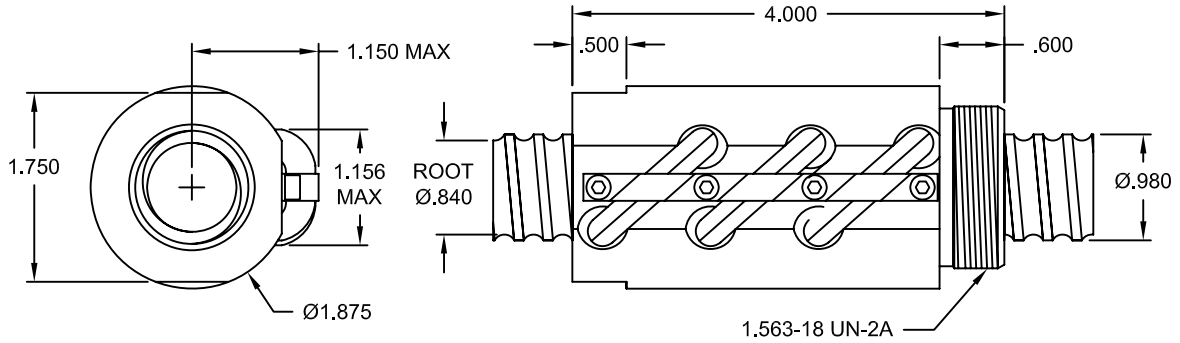

Joyce 1.000" Dia. x .250 Lead Ball Screw with Ultra-High Capacity Ball Nut

Ball Screw # BS100R025A
Ball Nut # BN100R025U

Ball Nut w/ Flange # BF100R025U
Flange # FL-1563

Wiper Kit # WK-40B