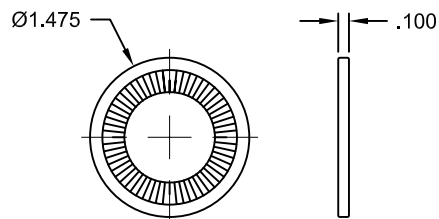

Joyce 1.000" Dia. x .250 Lead Ball Screw with Ultra-High Capacity Ball Nut

Ball Screw # BS100R025A
Ball Nut # BN100R025U

Ball Nut w/ Flange # BF100R025U
Flange # FL-1563

Wiper Kit # WK-40B