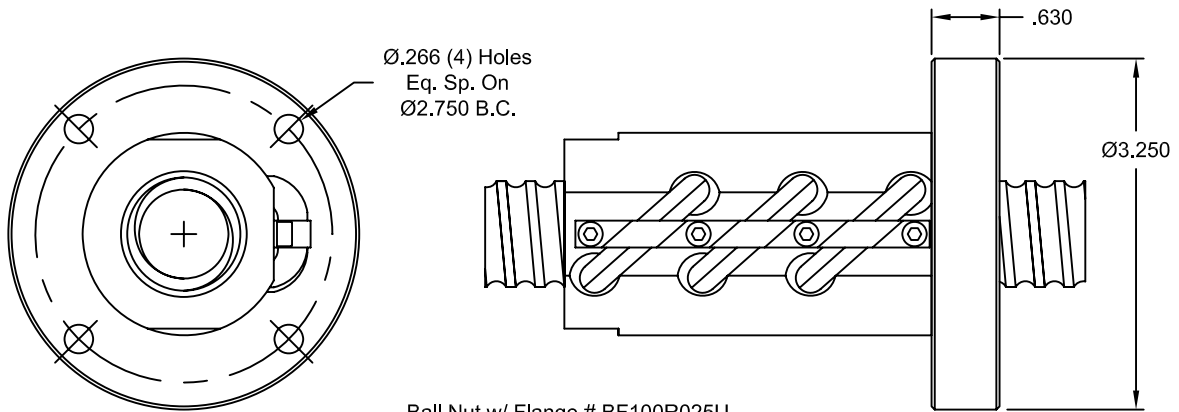

Joyce 1.000" Dia. x .250 Lead Ball Screw with Ultra-High Capacity Ball Nut

Ball Screw # BS100R025A
Ball Nut # BN100R025U

Ball Nut w/ Flange # BF100R025U
Flange # FL-1563

Wiper Kit # WK-40B