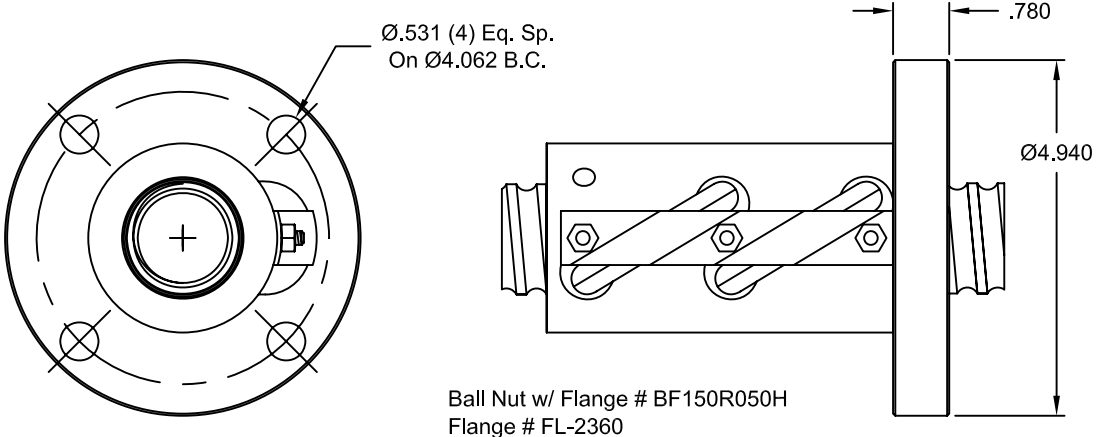

Joyce 1.500" Dia. x .500 Lead Ball Screw with High Capacity Ball Nut

Ball Screw # BS150R050A
Ball Nut # BN150R050H

Ball Nut w/ Flange # BF150R050H
Flange # FL-2360

Wiper Kit # WK-50A
Secured In Ball Nut With Snap Rings