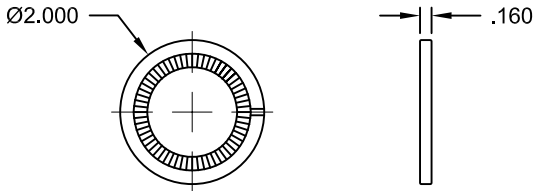

Joyce 1.500" Dia. x .500 Lead Ball Screw with High Capacity Ball Nut

Ball Screw # BS150R050A
Ball Nut # BN150R050H

Ball Nut w/ Flange # BF150R050H
Flange # FL-2360

Wiper Kit # WK-50A
Secured In Ball Nut With Snap Rings