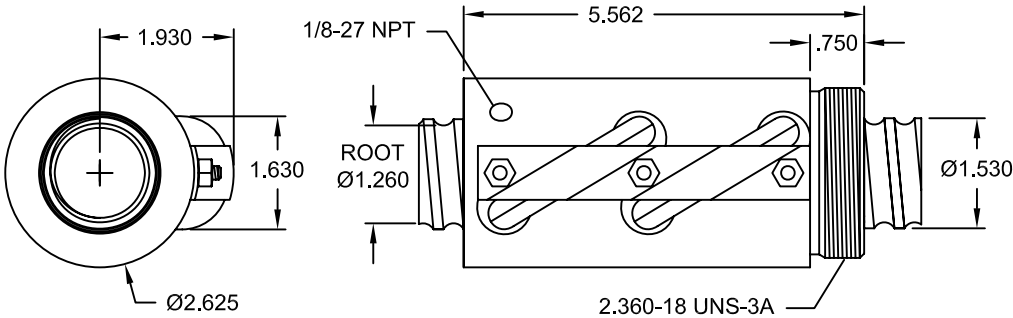

Joyce 1.500" Dia. x .500 Lead Ball Screw with High Capacity Ball Nut

Ball Screw # BS150R050A
Ball Nut # BN150R050H

Ball Nut w/ Flange # BF150R050H
Flange # FL-2360

Wiper Kit # WK-50A
Secured In Ball Nut With Snap Rings