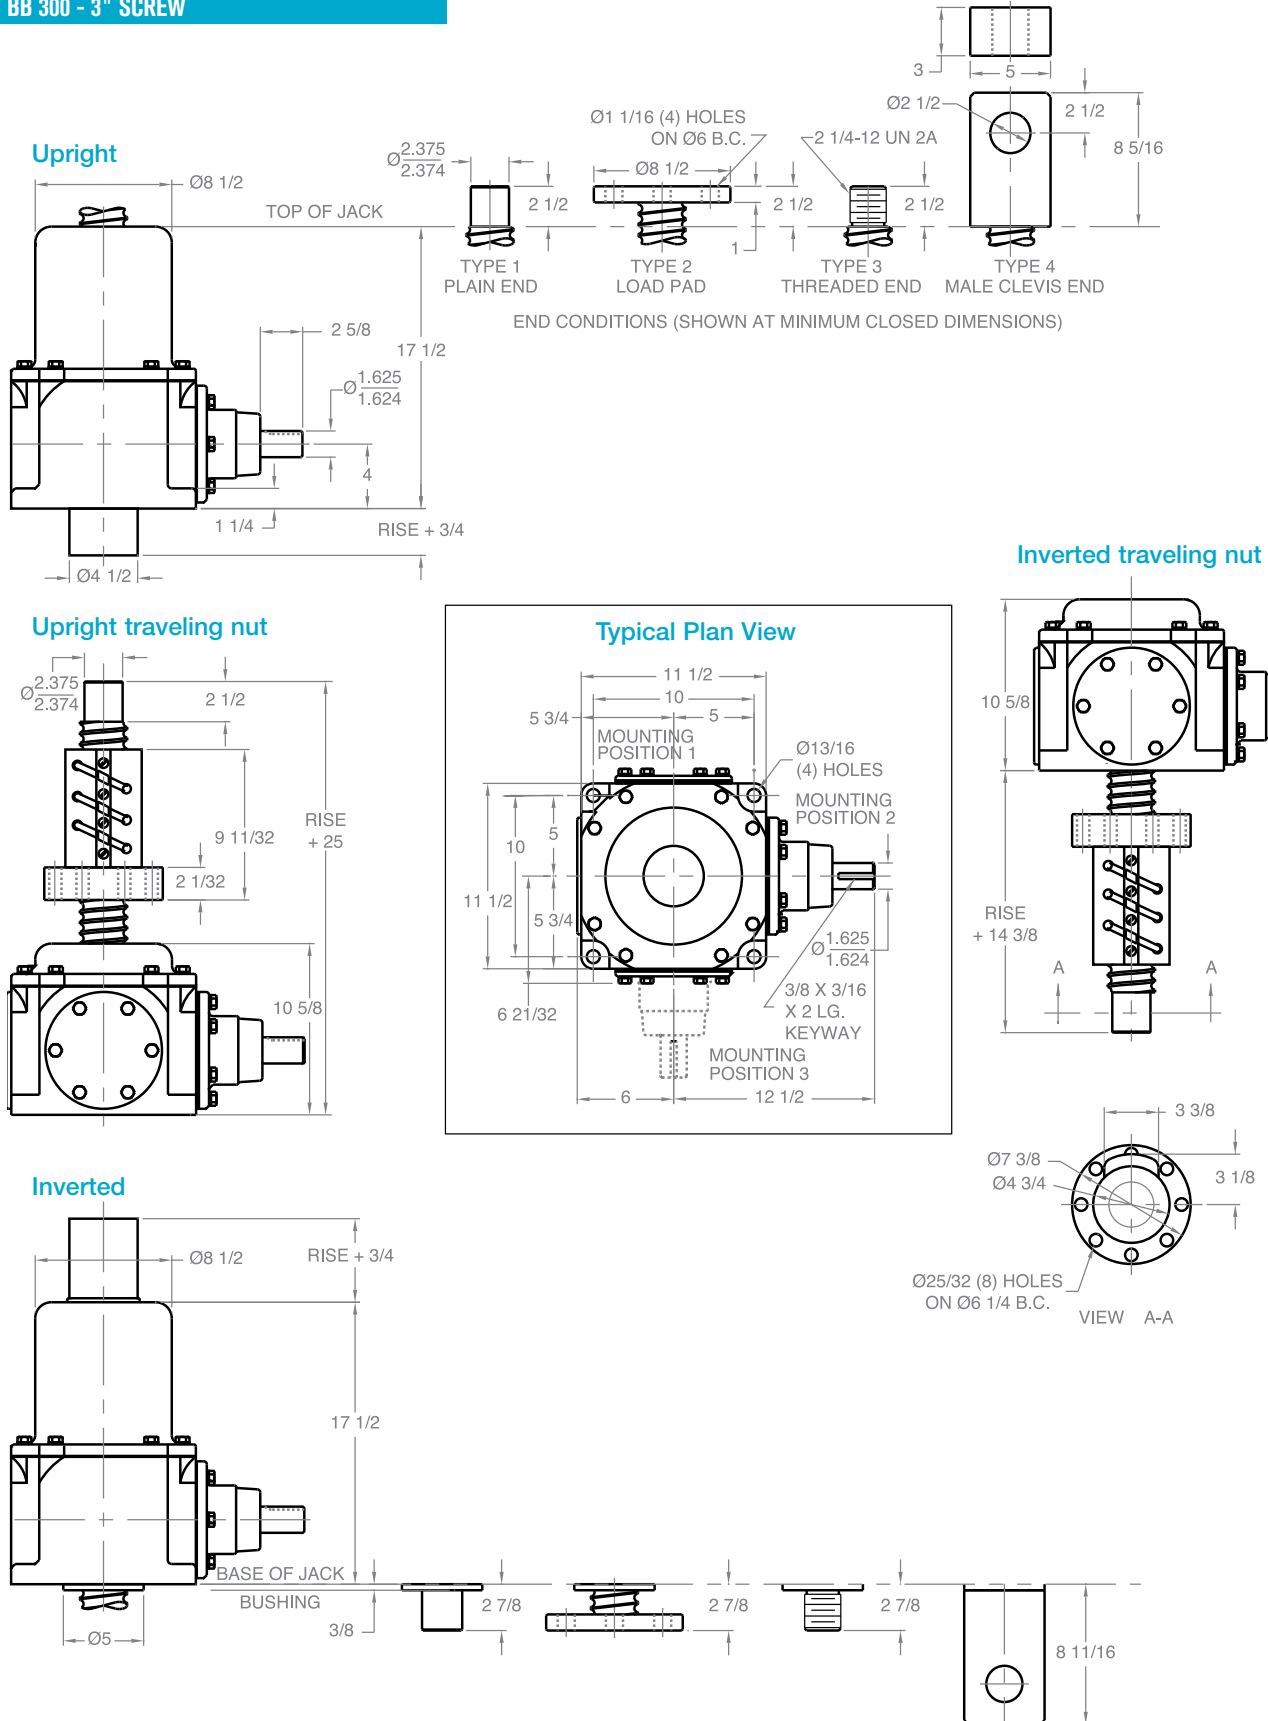

# BEVEL BALL ACTUATORS

BB 300 - 3" SCREW

Note: Drawings are artist's conception — not for certification; dimensions are subject to change without notice.