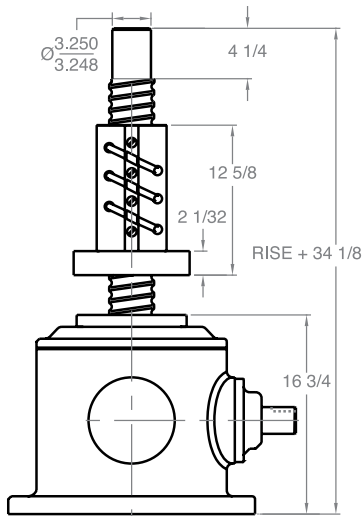

# BEVEL BALL ACTUATORS

BB 400 - 4" SCREW

**Upright traveling nut**

**Inverted traveling nut**

**Inverted**

Note: Drawings are artist's conception — not for certification; dimensions are subject to change without notice.