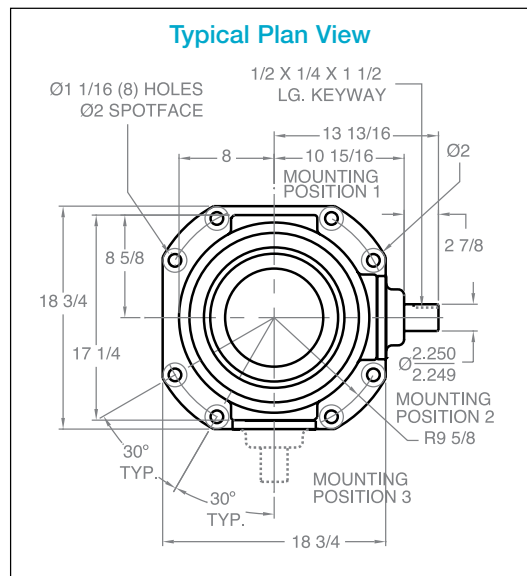

# BEVEL BALL ACTUATORS

BB 400 - 4" SCREW

**Upright traveling nut**

**Inverted traveling nut**

**Inverted**

Note: Drawings are artist's conception — not for certification; dimensions are subject to change without notice.