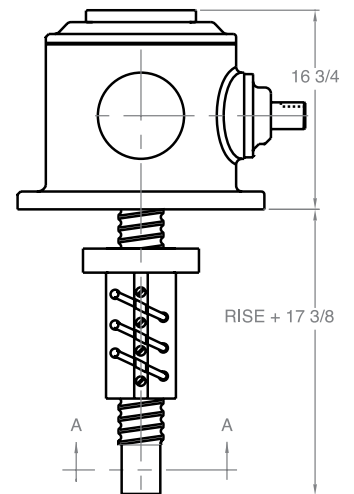

# BEVEL BALL ACTUATORS

BB 400 - 4" SCREW

**Upright traveling nut**

**Inverted traveling nut**

**Inverted**

Note: Drawings are artist's conception — not for certification; dimensions are subject to change without notice.