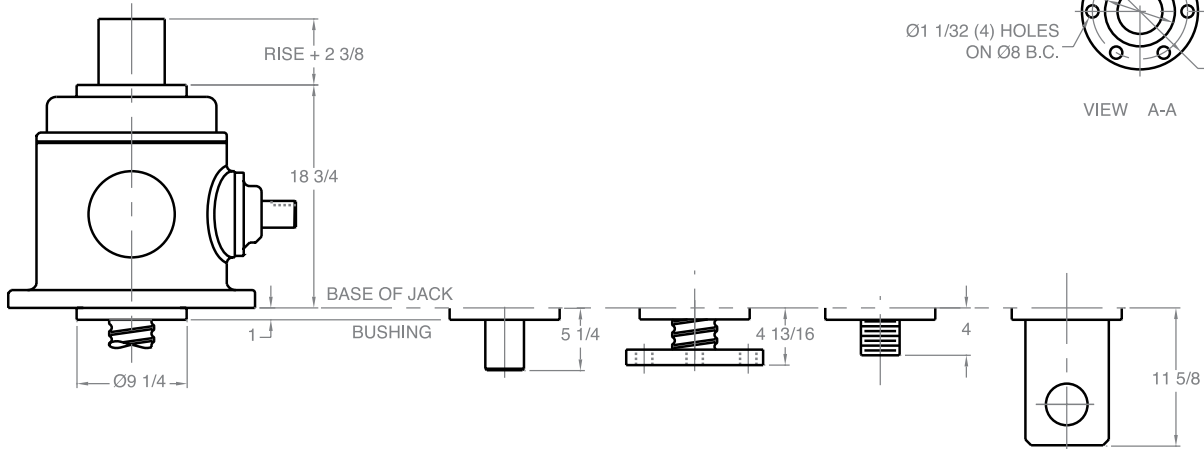

# BEVEL BALL ACTUATORS

BB 400 - 4" SCREW

**Upright traveling nut**

**Inverted traveling nut**

**Inverted**

Note: Drawings are artist's conception — not for certification; dimensions are subject to change without notice.