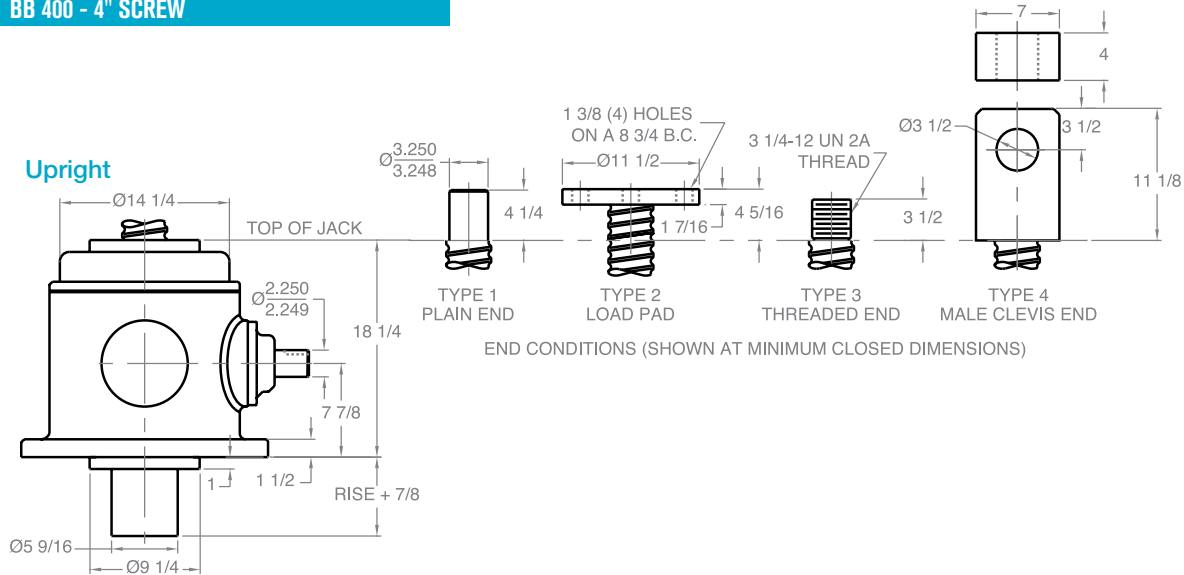

# BEVEL BALL ACTUATORS

BB 400 - 4" SCREW

**Upright traveling nut**

**Inverted traveling nut**

**Inverted**

Note: Drawings are artist's conception — not for certification; dimensions are subject to change without notice.