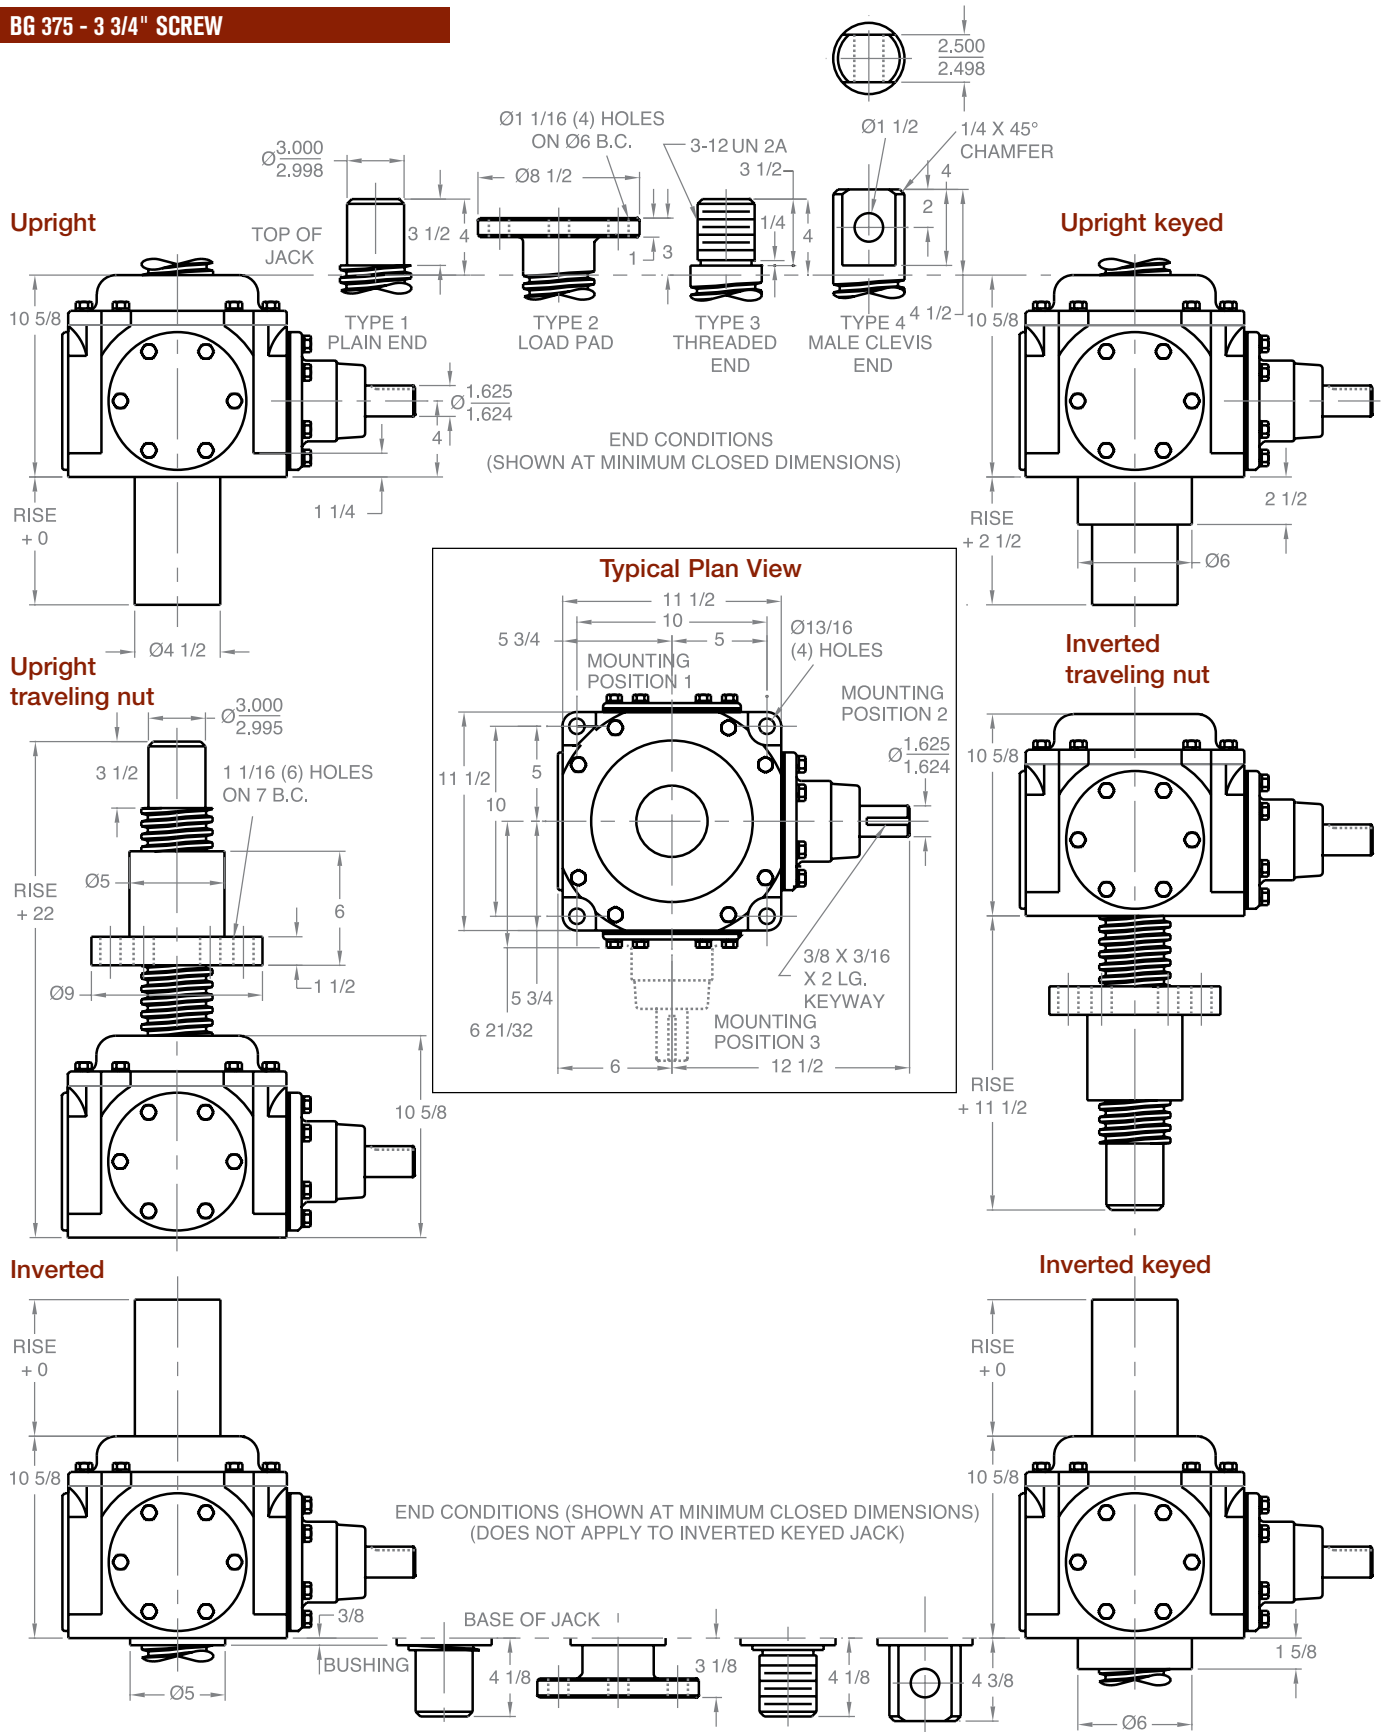

BEVEL GEAR JACKS

BG 375 - 3 3/4" SCREW

Note: Drawings are artist's conception — not for certification; dimensions are subject to change without notice.