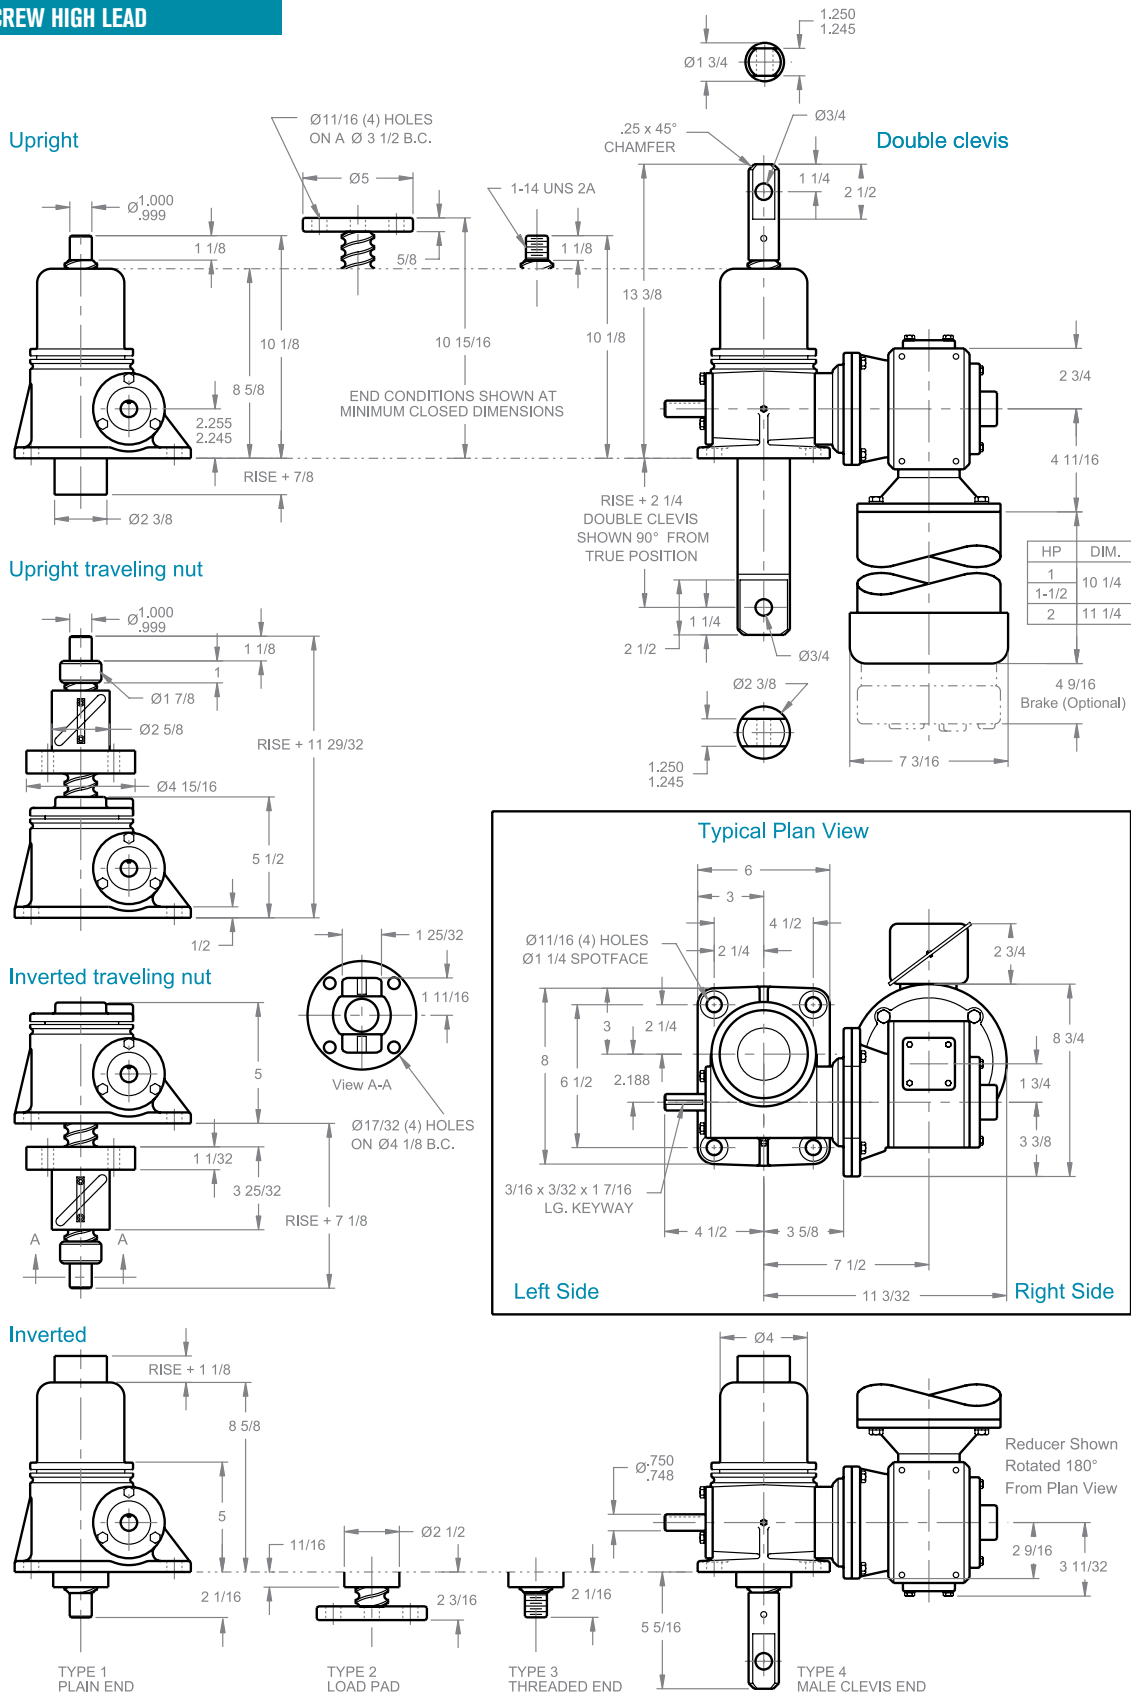

BALL SCREW ComDRIVES®

5 TON - 1 1/2" SCREW HIGH LEAD

CDHB 65
CDHB 125
CDHB 245

Note: Drawings are artist's conception — not for certification; dimensions are subject to change without notice.