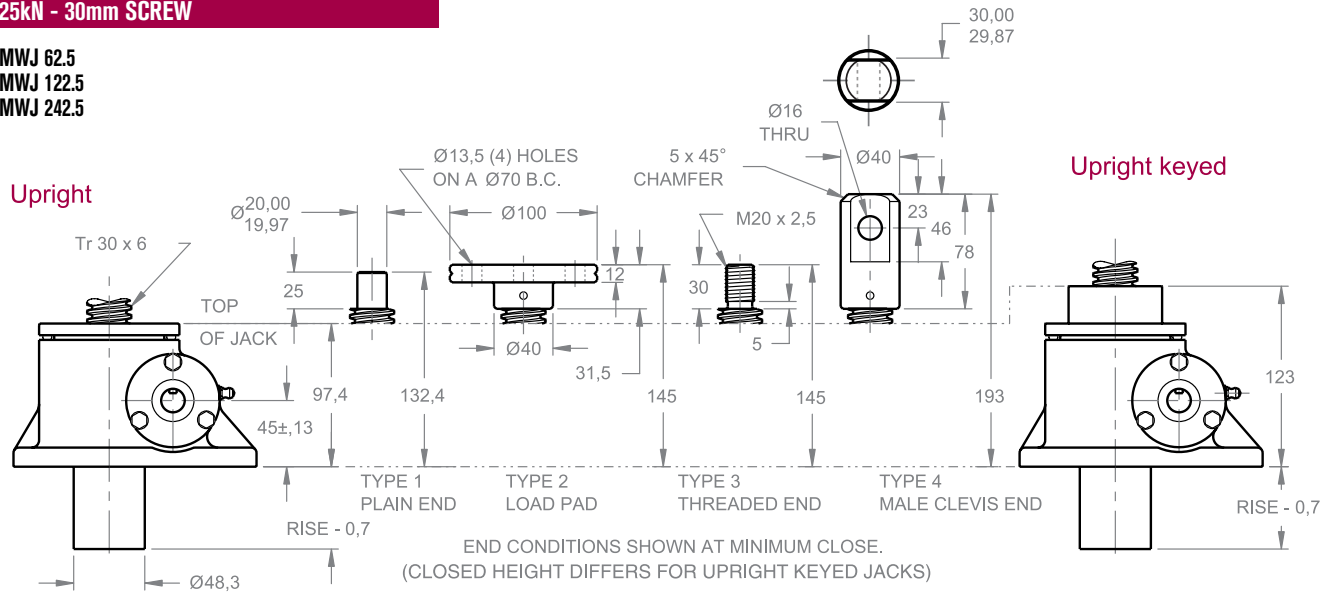

METRIC SCREW JACKS

25kN - 30mm SCREW

MWJ 62.5
MWJ 122.5
MWJ 242.5

Note: Drawings are artist's conception — not for certification; dimensions are subject to change without notice.