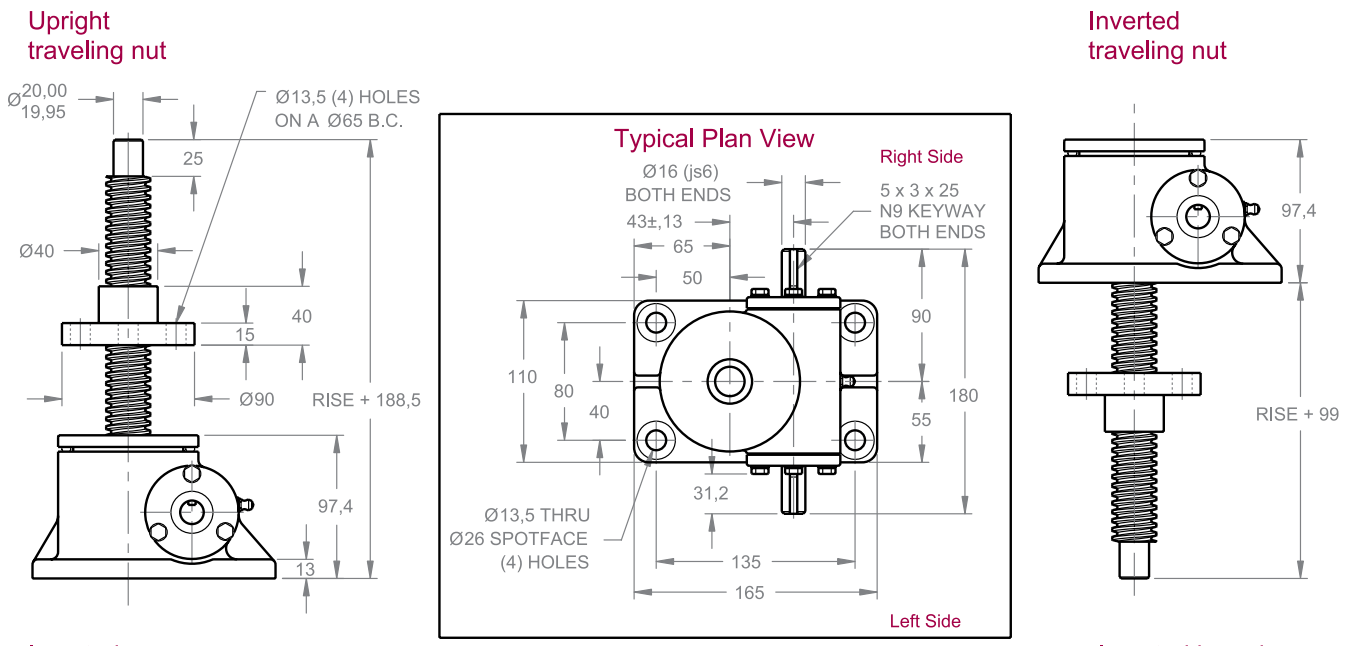

METRIC SCREW JACKS

25kN - 30mm SCREW

MWJ 62.5
MWJ 122.5
MWJ 242.5

Note: Drawings are artist's conception — not for certification; dimensions are subject to change without notice.