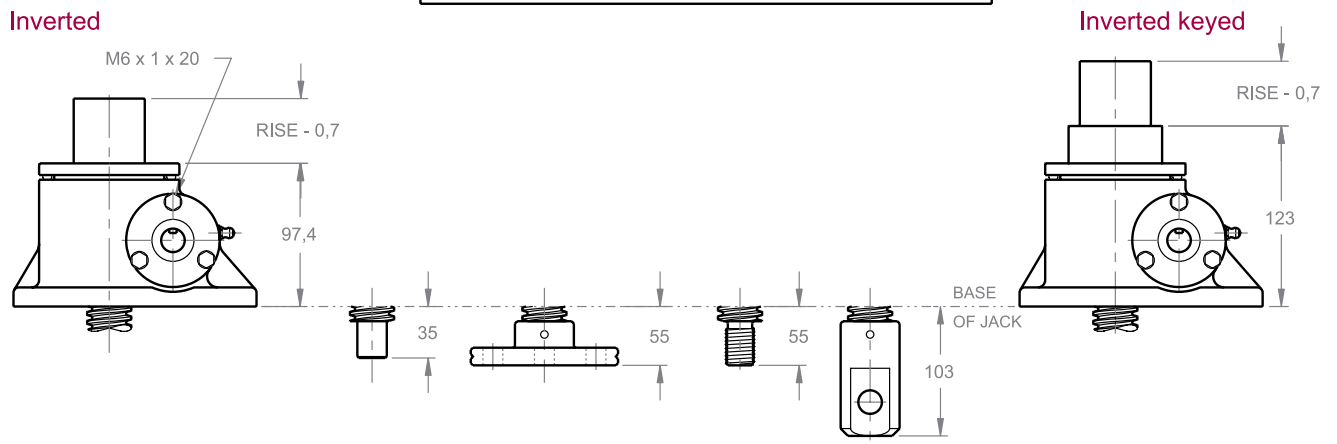

METRIC SCREW JACKS

25kN - 30mm SCREW

MWJ 62.5
MWJ 122.5
MWJ 242.5

Note: Drawings are artist's conception — not for certification; dimensions are subject to change without notice.