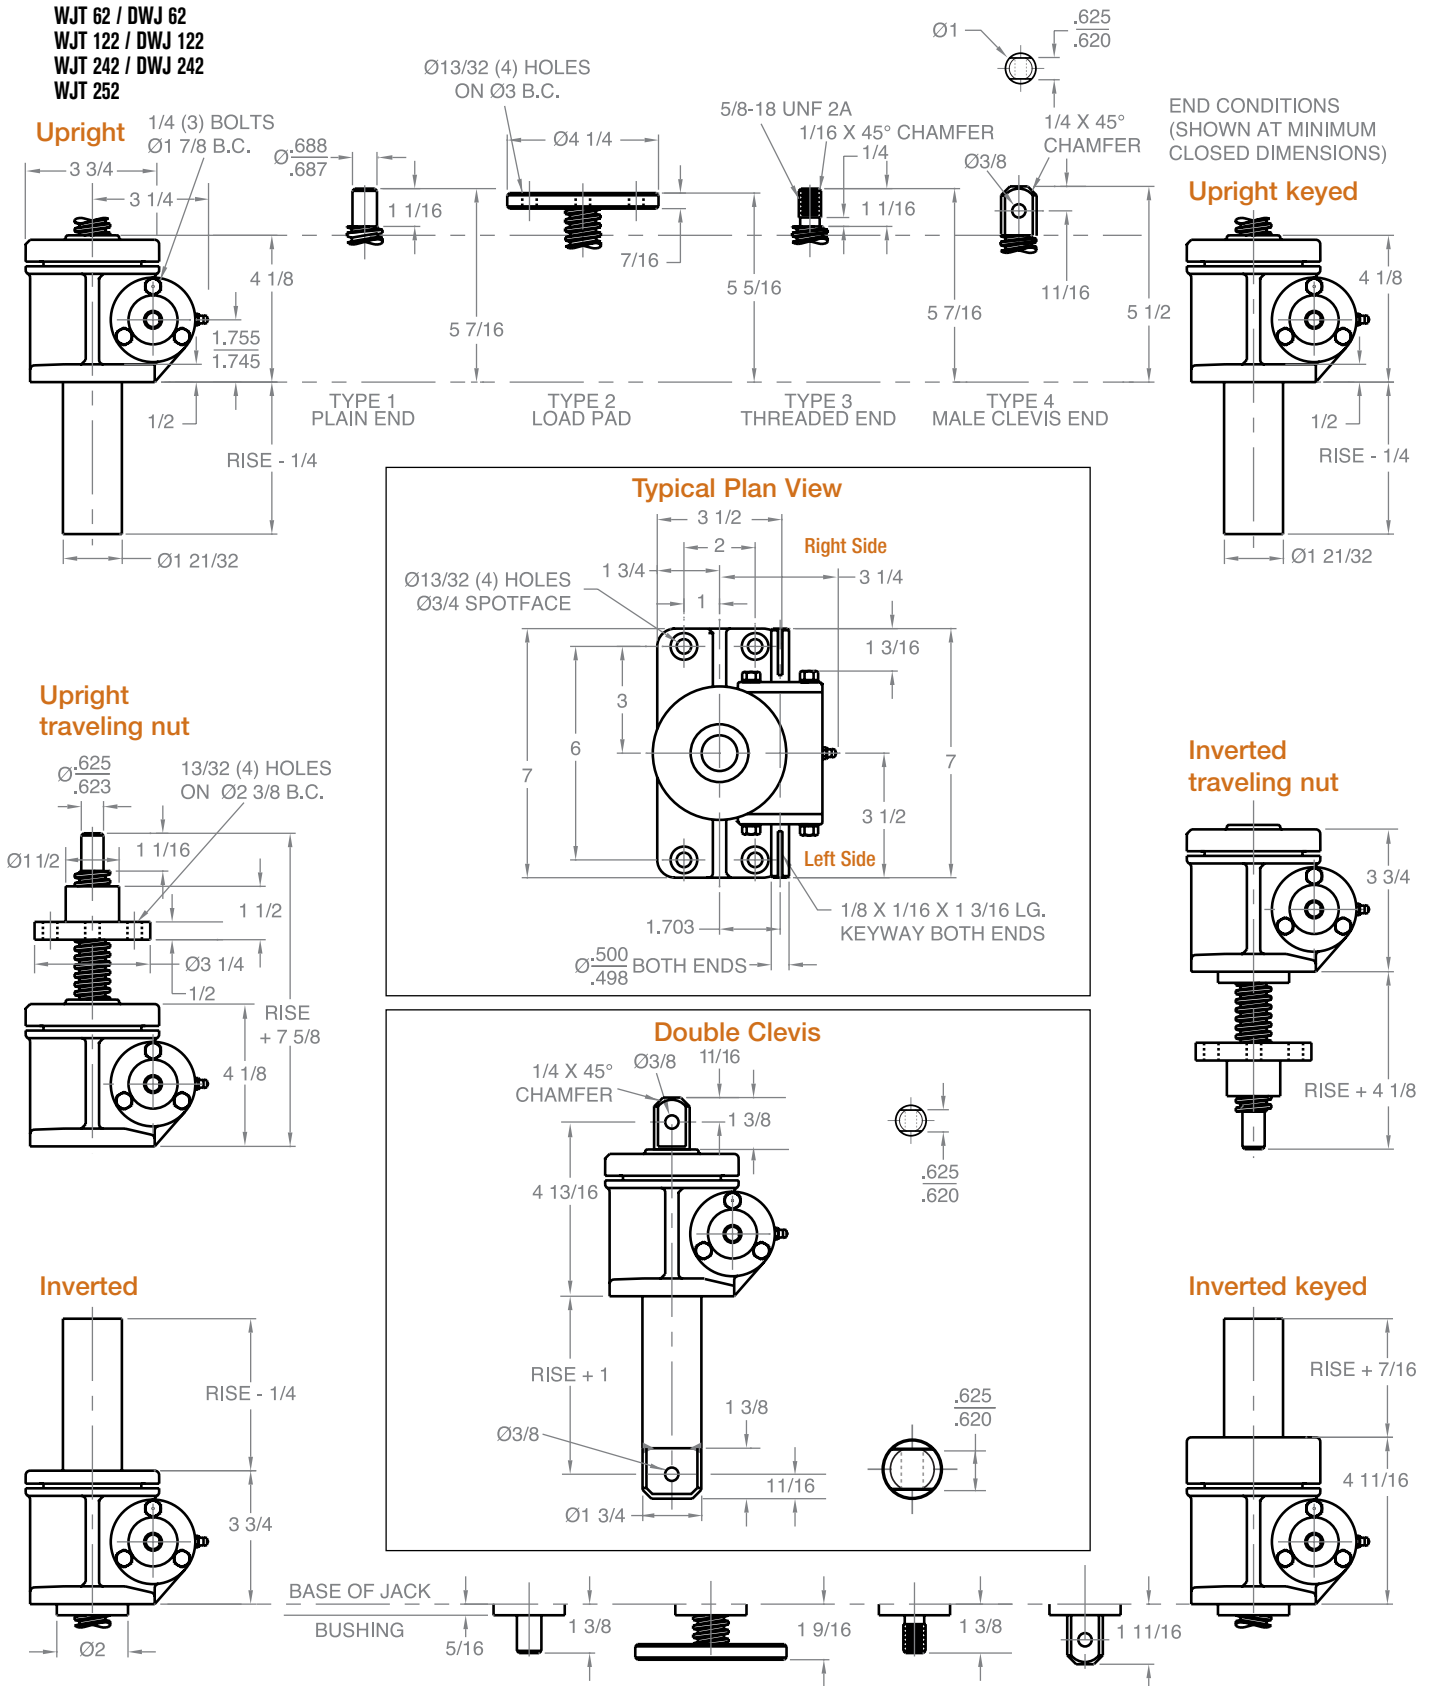

MACHINE SCREW JACKS

2 TON - 1" SCREW

WJT 62 / DWJ 62
 WJT 122 / DWJ 122
 WJT 242 / DWJ 242
 WJT 252

Note: Drawings are artist's conception — not for certification; dimensions are subject to change without notice.